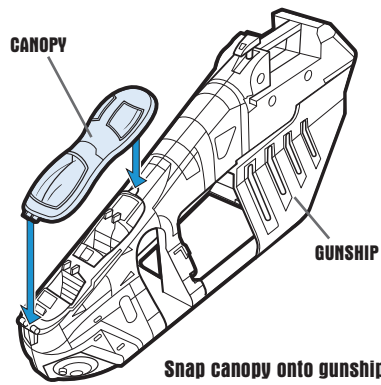

**WING BALL TURRETS:** Rotate turrets.

**STORAGE BAYS:** Covers under wings open to reveal storage bays.

**CHIN GUNS:** Insert projectiles. Press buttons to fire projectiles.

**LANDING BASE:** Place gunship on a landing surface. To deploy troop landing platform, slide latch underneath ship, then lift the gunship straight up.

**WARNING:**  
CHOKING HAZARD—Small parts.  
Not for children under 3 years.

**AGES 4+**  
87862

**STAR WARS**

**Republic Gunship™**

Assembly required. No tools needed.

Includes ship body, 2 wings, 2 cannons, 2 cannon projectiles, 2 chin gun projectiles, 2 grappling hooks, tail gun, grappling hook string, deployment platform, 8 wing bombs, 4 door bombs, canopy, labels and instructions.

P/N 6829270000

**ASSEMBLY:**

If doors become dis-attached from toy, reattach by snapping knobs on door hinges into slots in doors.

Snap canopy onto gunship.

From bottom of ship body, snap deployment platform into base of body.