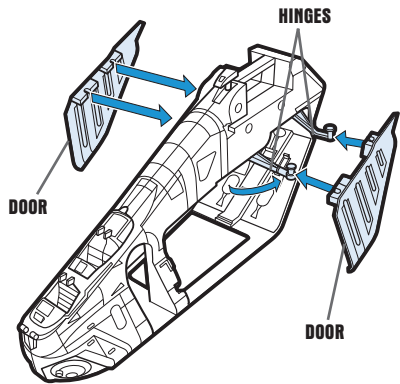

**WING BALL TURRETS:** Rotate turrets.

**STORAGE BAYS:** Covers under wings open to reveal storage bays.

**CHIN GUNS:** Insert projectiles. Press buttons to fire projectiles.

**LANDING BASE:** Place gunship on a landing surface. To deploy troop landing platform, slide latch underneath ship, then lift the gunship straight up.

**WARNING:**  
CHOKING HAZARD—Small parts.  
Not for children under 3 years.

**AGES 4+**  
87862

**STAR WARS**

**Republic Gunship™**

Assembly required. No tools needed.

Includes ship body, 2 wings, 2 cannons, 2 cannon projectiles, 2 chin gun projectiles, 2 grappling hooks, tail gun, grappling hook string, deployment platform, 8 wing bombs, 4 door bombs, canopy, labels and instructions.

Product and colors may vary.  
© 2008 Lucasfilm Ltd. & © or TM where indicated.  
All rights reserved.  
®\* and/or TM\* & © 2008 Hasbro. All Rights Reserved.  
TM & © denote U.S. Trademarks.

Not suitable for children under 3 years because of small parts — choking hazard.

P/N 6829270000

**ASSEMBLY:**

If doors become dis-attached from toy, reattach by snapping knobs on door hinges into slots in doors.

Snap canopy onto gunship.

From bottom of ship body, snap deployment platform into base of body.