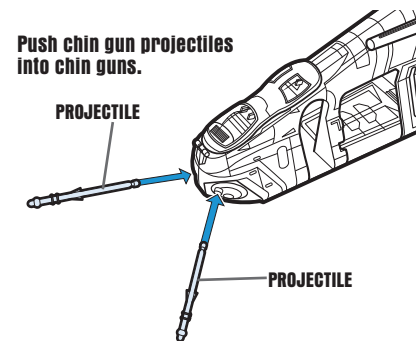

Push chin gun projectiles into chin guns.