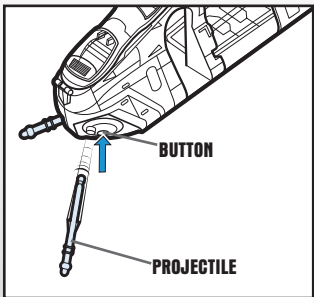

**FEATURES:**

**DOORS:** Press button to open gunship doors.

**"LASER" CANNONS:** Insert projectiles into cannons. Press button on each cannon to launch projectiles.

**GRAPPLING HOOK:** Unwind grappling hook to tow other vehicles (vehicles not included).

**WING BALL TURRETS:** Rotate turrets.

**STORAGE BAYS:** Covers under wings open to reveal storage bays.

**CHIN GUNS:** Insert projectiles. Press buttons to fire projectiles.

**LANDING BASE:** Place gunship on a landing surface. To deploy troop landing platform, slide latch underneath ship, then lift the gunship straight up.

**WARNING:**  
CHOKING HAZARD—Small parts.  
Not for children under 3 years.

**AGES 4+**  
87862

**STAR WARS**

**Republic Gunship™**

Assembly required. No tools needed.

Includes ship body, 2 wings, 2 cannons, 2 cannon projectiles, 2 chin gun projectiles, 2 grappling hooks, tail gun, grappling hook string, deployment platform, 8 wing bombs, 4 door bombs, canopy, labels and instructions.