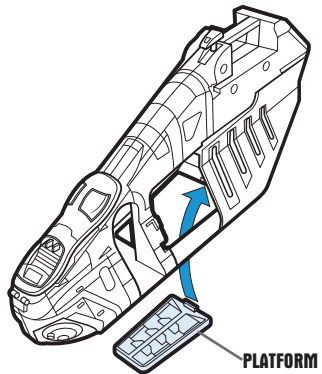

**WING BALL TURRETS:** Rotate turrets.

**STORAGE BAYS:** Covers under wings open to reveal storage bays.

**CHIN GUNS:** Insert projectiles. Press buttons to fire projectiles.

**LANDING BASE:** Place gunship on a landing surface. To deploy troop landing platform, slide latch underneath ship, then lift the gunship straight up.

**WARNING:**  
CHOKING HAZARD—Small parts.  
Not for children under 3 years.

**AGES 4+**  
87862

**STAR WARS**

**Republic Gunship™**

Assembly required. No tools needed.

Includes ship body, 2 wings, 2 cannons, 2 cannon projectiles, 2 chin gun projectiles, 2 grappling hooks, tail gun, grappling hook string, deployment platform, 8 wing bombs, 4 door bombs, canopy, labels and instructions.

P/N 6829270000

**ASSEMBLY:**

If doors become dis-attached from toy, reattach by snapping knobs on door hinges into slots in doors.

Snap canopy onto gunship.

From bottom of ship body, snap deployment platform into base of body.

Snap wings onto ship body.

Snap cannons onto wings.

Snap under-wing bombs to bomb holders.

Push chin gun projectiles into chin guns.

Snap tail gun into socket.