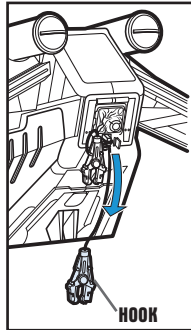

**FEATURES:**

**DOORS:** Press button to open gunship doors.

**"LASER" CANNONS:** Insert projectiles into cannons. Press button on each cannon to launch projectiles.

**GRAPPLING HOOK:** Unwind grappling hook to tow other vehicles (vehicles not included).

**WING BALL TURRETS:** Rotate turrets.

**STORAGE BAYS:** Covers under wings open to reveal storage bays.

**CHIN GUNS:** Insert projectiles. Press buttons to fire projectiles.

**LANDING BASE:** Place gunship on a landing surface. To deploy troop landing platform, slide latch underneath ship, then lift the gunship straight up.

**WARNING:**  
CHOKING HAZARD—Small parts.  
Not for children under 3 years.

**AGES 4+**  
87862

**STAR WARS**

**Republic Gunship™**

Assembly required. No tools needed.

Includes ship body, 2 wings, 2 cannons, 2 cannon projectiles, 2 chin gun projectiles, 2 grappling hooks, tail gun, grappling hook string, deployment platform, 8 wing bombs, 4 door bombs, canopy, labels and instructions.