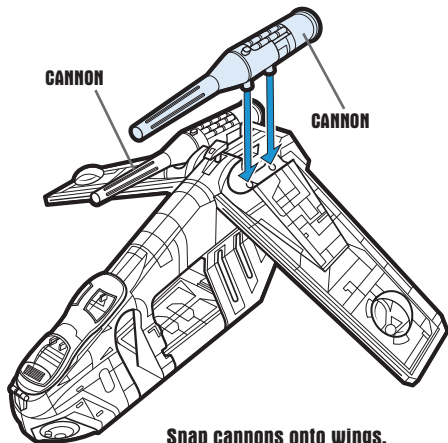

**WING BALL TURRETS:** Rotate turrets.

**STORAGE BAYS:** Covers under wings open to reveal storage bays.

**CHIN GUNS:** Insert projectiles. Press buttons to fire projectiles.

**LANDING BASE:** Place gunship on a landing surface. To deploy troop landing platform, slide latch underneath ship, then lift the gunship straight up.

**WARNING:**  
CHOKING HAZARD—Small parts.  
Not for children under 3 years.

**AGES 4+**  
87862

**STAR WARS**

**Republic Gunship™**

Assembly required. No tools needed.

Includes ship body, 2 wings, 2 cannons, 2 cannon projectiles, 2 chin gun projectiles, 2 grappling hooks, tail gun, grappling hook string, deployment platform, 8 wing bombs, 4 door bombs, canopy, labels and instructions.

P/N 6829270000

**ASSEMBLY:**

If doors become dis-attached from toy, reattach by snapping knobs on door hinges into slots in doors.

Snap canopy onto gunship.

From bottom of ship body, snap deployment platform into base of body.

Snap wings onto ship body.

Snap cannons onto wings.

Snap under-wing bombs to bomb holders.

Push chin gun projectiles into chin guns.

Snap tail gun into socket.