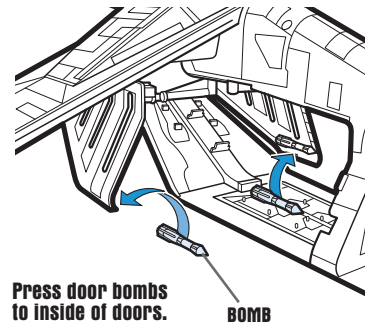

**WING BALL TURRETS:** Rotate turrets.

**STORAGE BAYS:** Covers under wings open to reveal storage bays.

**CHIN GUNS:** Insert projectiles. Press buttons to fire projectiles.

**LANDING BASE:** Place gunship on a landing surface. To deploy troop landing platform, slide latch underneath ship, then lift the gunship straight up.

P/N 6829270000

**ASSEMBLY:**

If doors become dis-attached from toy, reattach by snapping knobs on door hinges into slots in doors.

Snap canopy onto gunship.

From bottom of ship body, snap deployment platform into base of body.

Snap wings onto ship body.

Snap cannons onto wings.

Snap under-wing bombs to bomb holders.

Push chin gun projectiles into chin guns.

Snap tail gun into socket.