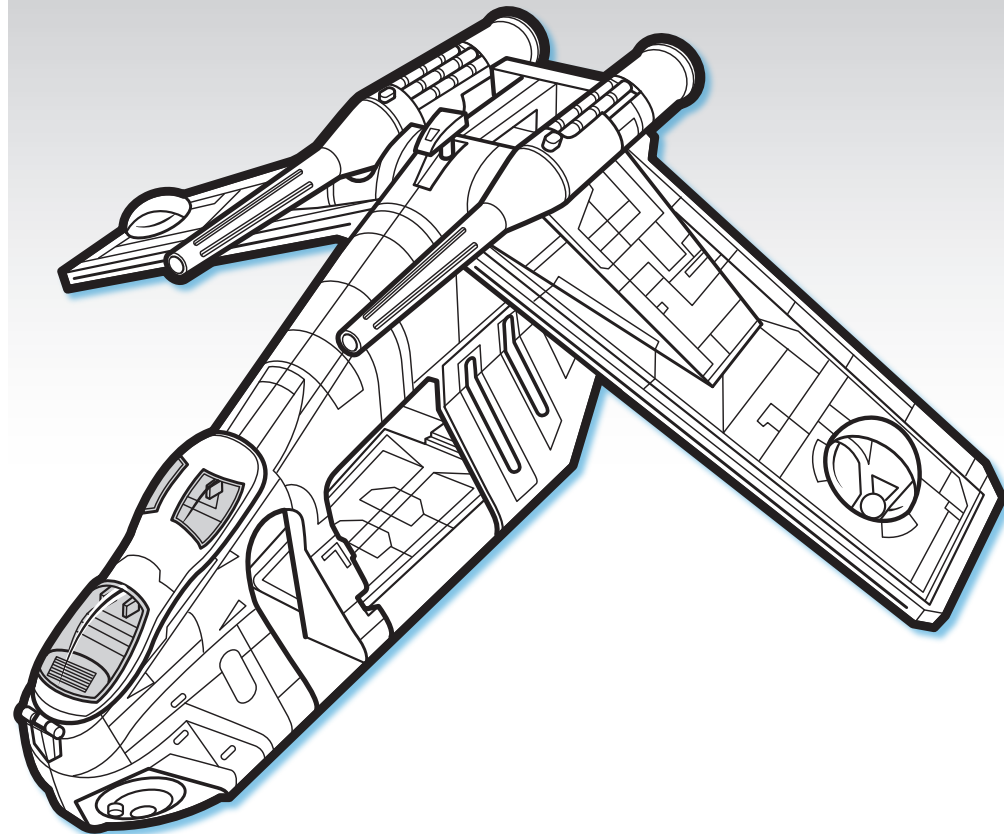

**WING BALL TURRETS:** Rotate turrets.

**STORAGE BAYS:** Covers under wings open to reveal storage bays.

**CHIN GUNS:** Insert projectiles. Press buttons to fire projectiles.

**LANDING BASE:** Place gunship on a landing surface. To deploy troop landing platform, slide latch underneath ship, then lift the gunship straight up.

**WARNING:**  
CHOKING HAZARD—Small parts.  
Not for children under 3 years.

**AGES 4+**  
87862

**STAR WARS**

**Republic Gunship™**

Assembly required. No tools needed.

Includes ship body, 2 wings, 2 cannons, 2 cannon projectiles, 2 chin gun projectiles, 2 grappling hooks, tail gun, grappling hook string, deployment platform, 8 wing bombs, 4 door bombs, canopy, labels and instructions.