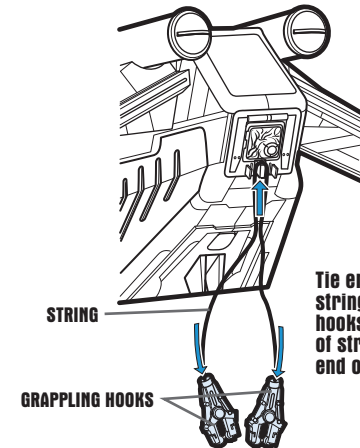

**WARNING:**  
CHOKING HAZARD—Small parts.  
Not for children under 3 years.

**AGES 4+**  
87862

**STAR WARS**

**Republic Gunship™**

Assembly required. No tools needed.

Includes ship body, 2 wings, 2 cannons, 2 cannon projectiles, 2 chin gun projectiles, 2 grappling hooks, tail gun, grappling hook string, deployment platform, 8 wing bombs, 4 door bombs, canopy, labels and instructions.

P/N 6829270000

**ASSEMBLY:**

If doors become dis-attached from toy, reattach by snapping knobs on door hinges into slots in doors.

Snap canopy onto gunship.

From bottom of ship body, snap deployment platform into base of body.

Snap wings onto ship body.

Snap cannons onto wings.

Snap under-wing bombs to bomb holders.

Push chin gun projectiles into chin guns.

Snap tail gun into socket.