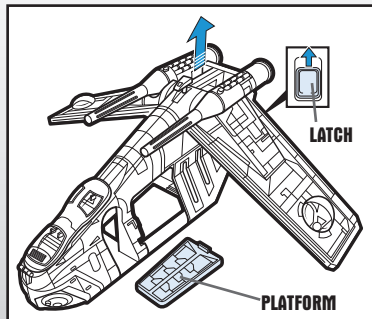

**FEATURES:**

**DOORS:** Press button to open gunship doors.

**"LASER" CANNONS:** Insert projectiles into cannons. Press button on each cannon to launch projectiles.

**GRAPPLING HOOK:** Unwind grappling hook to tow other vehicles (vehicles not included).

**WING BALL TURRETS:** Rotate turrets.

**STORAGE BAYS:** Covers under wings open to reveal storage bays.

**CHIN GUNS:** Insert projectiles. Press buttons to fire projectiles.

**LANDING BASE:** Place gunship on a landing surface. To deploy troop landing platform, slide latch underneath ship, then lift the gunship straight up.

**WARNING:**  
CHOKING HAZARD—Small parts.  
Not for children under 3 years.

**AGES 4+**  
87862

**STAR WARS**

**Republic Gunship™**

Assembly required. No tools needed.

Includes ship body, 2 wings, 2 cannons, 2 cannon projectiles, 2 chin gun projectiles, 2 grappling hooks, tail gun, grappling hook string, deployment platform, 8 wing bombs, 4 door bombs, canopy, labels and instructions.