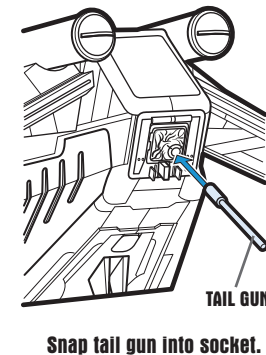

**WING BALL TURRETS:** Rotate turrets.

**STORAGE BAYS:** Covers under wings open to reveal storage bays.

**CHIN GUNS:** Insert projectiles. Press buttons to fire projectiles.

**LANDING BASE:** Place gunship on a landing surface. To deploy troop landing platform, slide latch underneath ship, then lift the gunship straight up.

P/N 6829270000

**ASSEMBLY:**

If doors become dis-attached from toy, reattach by snapping knobs on door hinges into slots in doors.

Snap canopy onto gunship.

From bottom of ship body, snap deployment platform into base of body.

Snap wings onto ship body.

Snap cannons onto wings.

Snap under-wing bombs to bomb holders.

Push chin gun projectiles into chin guns.

Snap tail gun into socket.