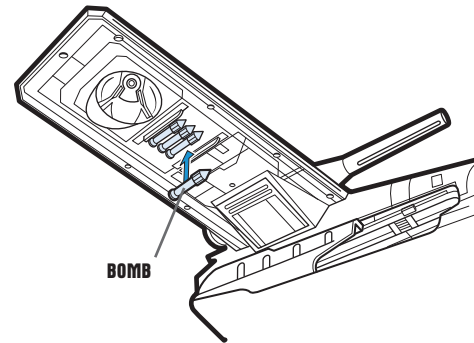

**WING BALL TURRETS:** Rotate turrets.

**STORAGE BAYS:** Covers under wings open to reveal storage bays.

**CHIN GUNS:** Insert projectiles. Press buttons to fire projectiles.

**LANDING BASE:** Place gunship on a landing surface. To deploy troop landing platform, slide latch underneath ship, then lift the gunship straight up.

**WARNING:**  
CHOKING HAZARD—Small parts.  
Not for children under 3 years.

**AGES 4+**  
87862

**STAR WARS**

**Republic Gunship™**

Assembly required. No tools needed.

Includes ship body, 2 wings, 2 cannons, 2 cannon projectiles, 2 chin gun projectiles, 2 grappling hooks, tail gun, grappling hook string, deployment platform, 8 wing bombs, 4 door bombs, canopy, labels and instructions.

P/N 6829270000

**ASSEMBLY:**

If doors become dis-attached from toy, reattach by snapping knobs on door hinges into slots in doors.

Snap canopy onto gunship.

From bottom of ship body, snap deployment platform into base of body.

Snap wings onto ship body.

Snap cannons onto wings.

Snap under-wing bombs to bomb holders.

Push chin gun projectiles into chin guns.

Snap tail gun into socket.