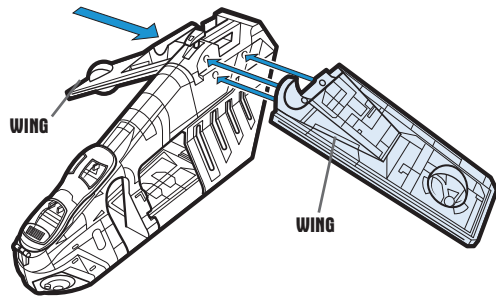

**WING BALL TURRETS:** Rotate turrets.

**STORAGE BAYS:** Covers under wings open to reveal storage bays.

**CHIN GUNS:** Insert projectiles. Press buttons to fire projectiles.

**LANDING BASE:** Place gunship on a landing surface. To deploy troop landing platform, slide latch underneath ship, then lift the gunship straight up.

**WARNING:**  
CHOKING HAZARD—Small parts.  
Not for children under 3 years.

**AGES 4+**  
87862

**STAR WARS**

**Republic Gunship™**

Assembly required. No tools needed.

Includes ship body, 2 wings, 2 cannons, 2 cannon projectiles, 2 chin gun projectiles, 2 grappling hooks, tail gun, grappling hook string, deployment platform, 8 wing bombs, 4 door bombs, canopy, labels and instructions.

P/N 6829270000

**ASSEMBLY:**

If doors become dis-attached from toy, reattach by snapping knobs on door hinges into slots in doors.

Snap canopy onto gunship.

From bottom of ship body, snap deployment platform into base of body.

Snap wings onto ship body.

Snap cannons onto wings.

Snap under-wing bombs to bomb holders.

Push chin gun projectiles into chin guns.

Snap tail gun into socket.