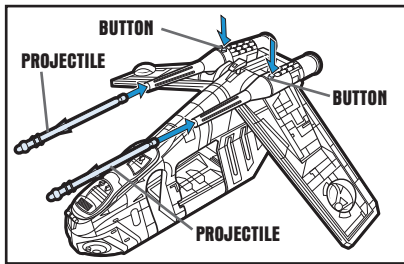

**FEATURES:**

**DOORS:** Press button to open gunship doors.

**"LASER" CANNONS:** Insert projectiles into cannons. Press button on each cannon to launch projectiles.

**GRAPPLING HOOK:** Unwind grappling hook to tow other vehicles (vehicles not included).

**WING BALL TURRETS:** Rotate turrets.

**STORAGE BAYS:** Covers under wings open to reveal storage bays.

**CHIN GUNS:** Insert projectiles. Press buttons to fire projectiles.

**LANDING BASE:** Place gunship on a landing surface. To deploy troop landing platform, slide latch underneath ship, then lift the gunship straight up.

**WARNING:**  
CHOKING HAZARD—Small parts.  
Not for children under 3 years.

**AGES 4+**  
87862

**STAR WARS**

**Republic Gunship™**

Assembly required. No tools needed.

Includes ship body, 2 wings, 2 cannons, 2 cannon projectiles, 2 chin gun projectiles, 2 grappling hooks, tail gun, grappling hook string, deployment platform, 8 wing bombs, 4 door bombs, canopy, labels and instructions.