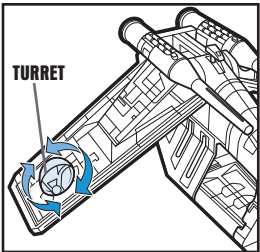

**WING BALL TURRETS:** Rotate turrets.

**STORAGE BAYS:** Covers under wings open to reveal storage bays.

**CHIN GUNS:** Insert projectiles. Press buttons to fire projectiles.

**LANDING BASE:** Place gunship on a landing surface. To deploy troop landing platform, slide latch underneath ship, then lift the gunship straight up.

**WARNING:**  
CHOKING HAZARD—Small parts.  
Not for children under 3 years.

**AGES 4+**  
87862

**STAR WARS**

**Republic Gunship™**

Assembly required. No tools needed.

Includes ship body, 2 wings, 2 cannons, 2 cannon projectiles, 2 chin gun projectiles, 2 grappling hooks, tail gun, grappling hook string, deployment platform, 8 wing bombs, 4 door bombs, canopy, labels and instructions.