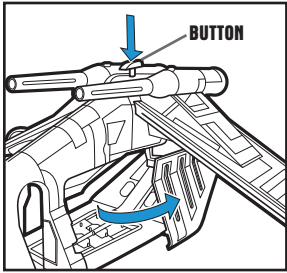

**FEATURES:**

**DOORS:** Press button to open gunship doors.

**"LASER" CANNONS:** Insert projectiles into cannons. Press button on each cannon to launch projectiles.

**GRAPPLING HOOK:** Unwind grappling hook to tow other vehicles (vehicles not included).

**WING BALL TURRETS:** Rotate turrets.

**STORAGE BAYS:** Covers under wings open to reveal storage bays.

**CHIN GUNS:** Insert projectiles. Press buttons to fire projectiles.

**LANDING BASE:** Place gunship on a landing surface. To deploy troop landing platform, slide latch underneath ship, then lift the gunship straight up.

**WARNING:**  
CHOKING HAZARD—Small parts.  
Not for children under 3 years.

**AGES 4+**  
87862

**STAR WARS**

**Republic Gunship™**

Assembly required. No tools needed.

Includes ship body, 2 wings, 2 cannons, 2 cannon projectiles, 2 chin gun projectiles, 2 grappling hooks, tail gun, grappling hook string, deployment platform, 8 wing bombs, 4 door bombs, canopy, labels and instructions.